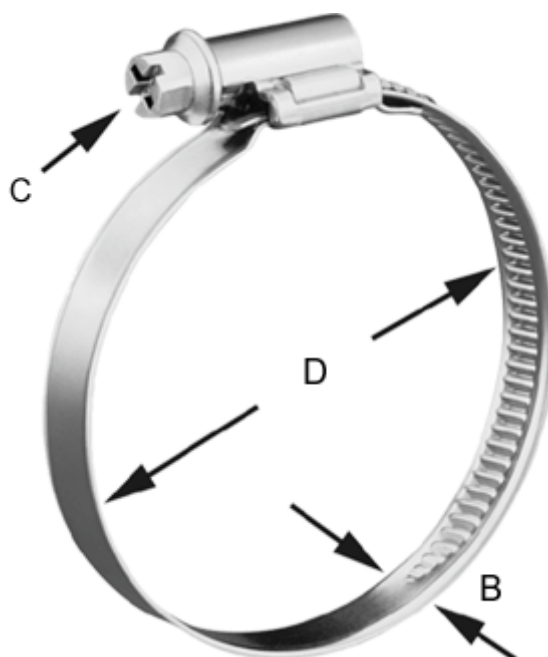

Article number: 021367702090

Description: Worm Drive Hose Clip
TORRO 80-100/12 C7 W2

Measures

C (screw type) = C7 - 7mm

Diameter D = 80-100

Width B = 12.0